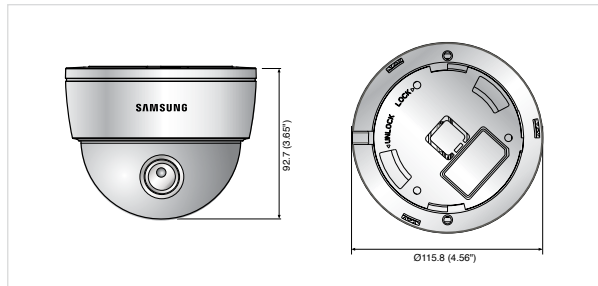

Dimensions

Unit : mm (inch)