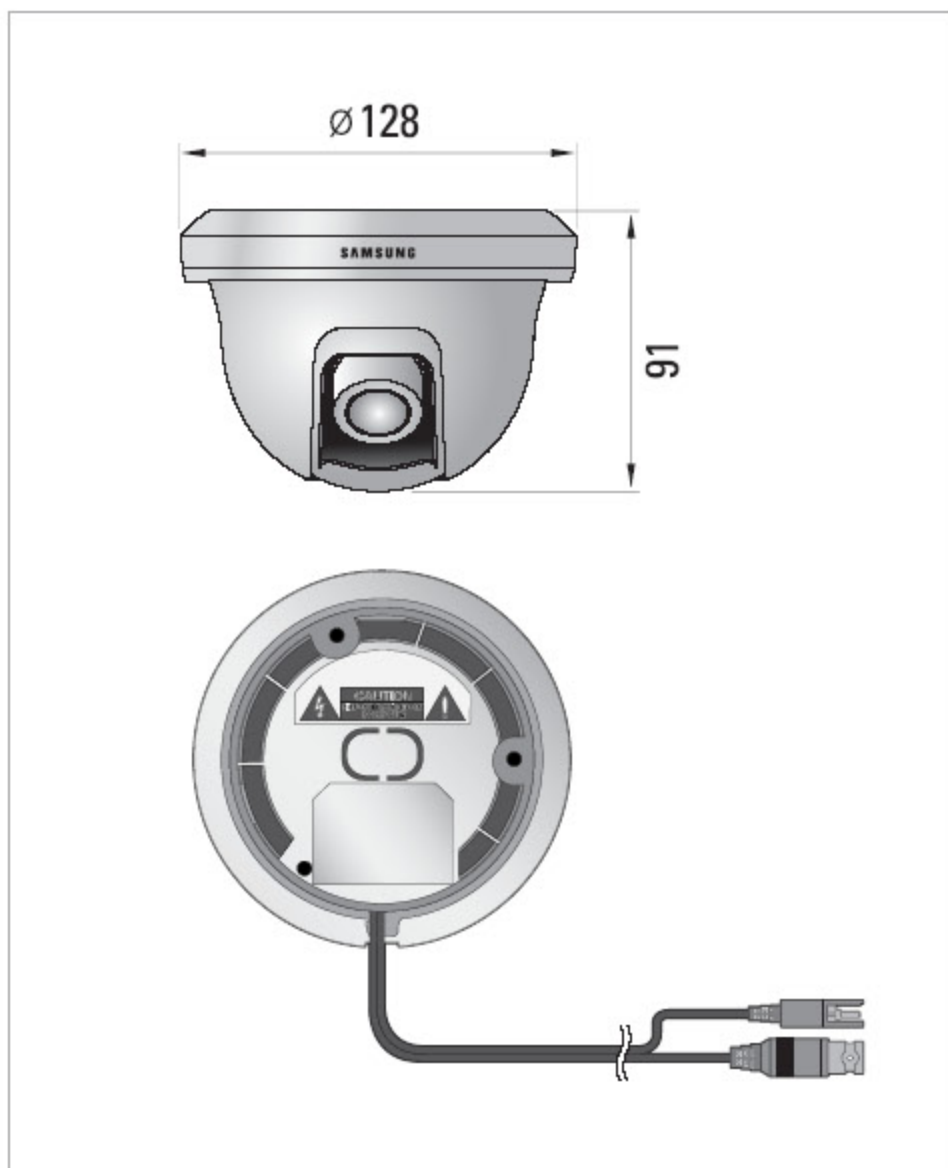

DayNight Vari-Focal Dome Camera

SCC-B5342/B5344 NEW

Features

- 1/3" SONY 410K/470K Pixels Super-HAD IT CCD
- Vari-Focal lens
 SCC-B5342 : f=2.5~6mm
 SCC-B5344 : f=2.9~10mm
- Day/Night function (ICR)
- High resolution : 540 TV lines
- DNR (Digital Noise Reduction)
- Min. illumination : 0.0009 Lux (F1.2, 15IRE, Sens up 128x)
- Dynamic CCD Defect Compensation
- 3-Way Gimbals Structure
- AC24V/DC12V Dual Power (Line Lock)

Dimensions (unit:mm)

Specifications

Model	SCC-B5342N/B5344N		SCC-B5342P/B5344P
Camera Type	Color/BW		
Image	Device		
	Pixels	Effective	
Scanning	System		
	Horizontal	Internal Mode	
	Frequency	Line-lock Mode	
	Vertical	Internal Mode	
	Frequency	Line-lock Mode	
Resolution	Horizontal		
Min. Scene Illumination			
PAN/TILT	Panning		
	Tilting		
Functions	Day/Night		
	Sens Up		
	BLC		
	AGC		
	Line Lock		
	White Balance		
Video Output	VBS 1.0Vp-p		
S/N Ratio			
Lens	Focal Length		
	Viewing Angle	Tele	
		Wide	
	Lens Drive Type		
	Mount Type		
Environmental Conditions	Operating Temperature		
	Operating Humidity		
Power	Power Requirement		
	Power Consumption		
Physical Specification	Dimensions		
	Weight		
	Color	Body	